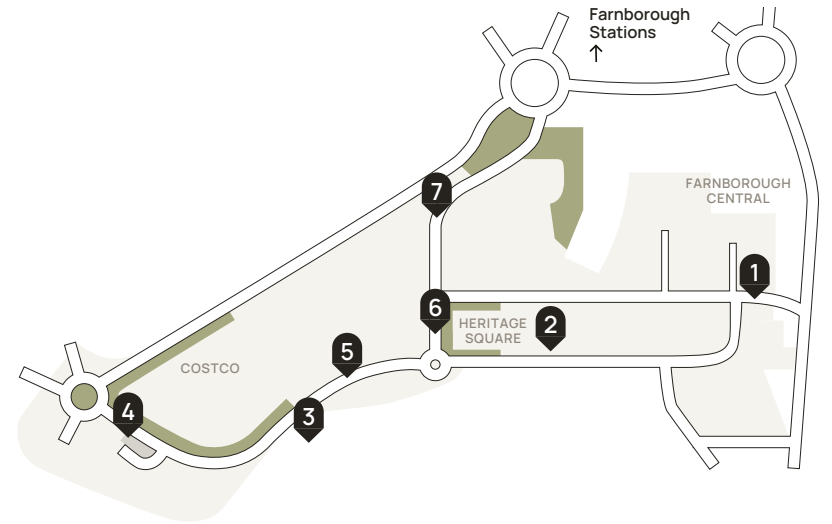

**FARNBOROUGH BUSINESS PARK**

1	North Gate	0712	0732	0742	0802	0812	0832	0842	0902	0912	0932	0942	1002	1012
2	Fowler Avenue													
3	Opposite Audi (West)													
4	Costa Coffee													
5	Audi (East)													
6	Pinehurst 1 & 2	↓	↓	↓	↓	↓	↓	↓	↓	↓	↓	↓	↓	↓
7	Opposite Village (North)	0721	0841	0751	0811	0821	0841	0851	0911	0921	0941	0951	1011	1021

Please note: Shuttle Bus timetable can be subject to change.

**EVENING**  
**SHUTTLE BUS SERVICE TIMETABLE**  
**RUNNING EVERY 15 MINUTES**

Farnborough Business Park Shuttle Buses will enter the park at Bus Stop 1 (North Gate) and pick up at all stops throughout the park with the last stop being Bus Stop 7 (Opposite Village North) to go to the Farnborough Stations.

**FARNBOROUGH BUSINESS PARK**

1 North Gate	1604	1619	1634	1649	1704	1719	1734	1749	1804	1819	1834
2 Fowler Avenue											
3 Opposite Audi (West)											
4 Costa Coffee											
5 Audi (East)											
6 Pinehurst 1 & 2	↓	↓	↓	↓	↓	↓	↓	↓	↓	↓	↓
7 Opposite Village (North)	1612	1627	1642	1657	1712	1727	1742	1757	1812	1827	1842

**PICK UP POINTS:**

<b>FARNBOROUGH STATIONS</b>		<b>PICK UP TIMES</b>										
2 Farnborough Main Station		1622	1637	1652	1707	1722	1737	1752	1807	1822	1837	1852
1 Farnborough North Station		1627	1642	1657	1712	1727	1742	1757	1812	1827	1842	1857