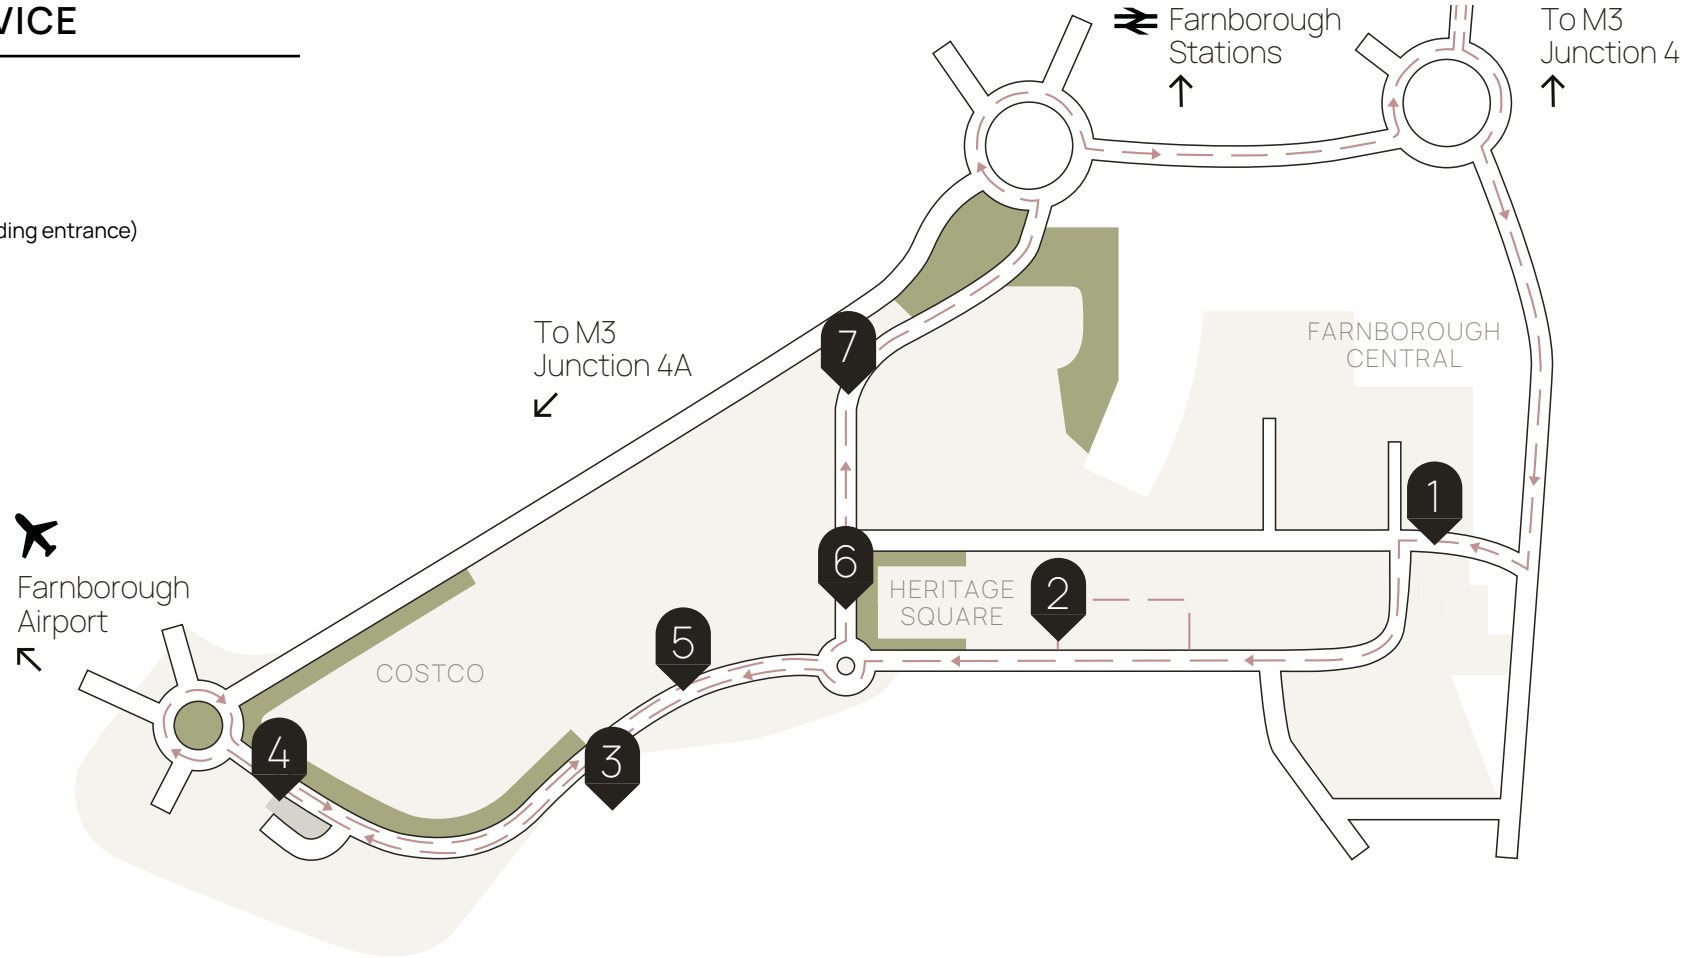

## SHUTTLE BUS SERVICE

- 1 North Gate
- 2 Fowler Avenue (in front of building entrance)
- 3 Opposite Audi (West)
- 4 Costa Coffee
- 5 Audi (East)
- 6 Pinehurst 1 & 2
- 7 Opposite Village (North)

As part of our park safety, we do ask you to wear your seat belt at all times whilst travelling on our shuttle buses.

# MORNING SHUTTLE BUS SERVICE TIMETABLE RUNNING EVERY 15 MINUTES

Farnborough Business Park Shuttle Buses will enter the park at Bus Stop 1 (North Gate) and pick up at all stops throughout the park with the last stop being Bus Stop 7 (Opposite Village North) to go to the Farnborough Stations.

**FARNBOROUGH BUSINESS PARK**

1 North Gate	1604	1619	1634	1649	1704	1719	1734	1749	1804	1819	1834
2 Fowler Avenue											
3 Opposite Audi (West)											
4 Costa Coffee											
5 Audi (East)											
6 Pinehurst 1 & 2	↓	↓	↓	↓	↓	↓	↓	↓	↓	↓	↓
7 Opposite Village (North)	1612	1627	1642	1657	1712	1727	1742	1757	1812	1827	1842

**PICK UP POINTS:**

<b>FARNBOROUGH STATIONS</b>		<b>PICK UP TIMES</b>										
2 Farnborough Main Station		1622	1637	1652	1707	1722	1737	1752	1807	1822	1837	1852
1 Farnborough North Station		1627	1642	1657	1712	1727	1742	1757	1812	1827	1842	1857