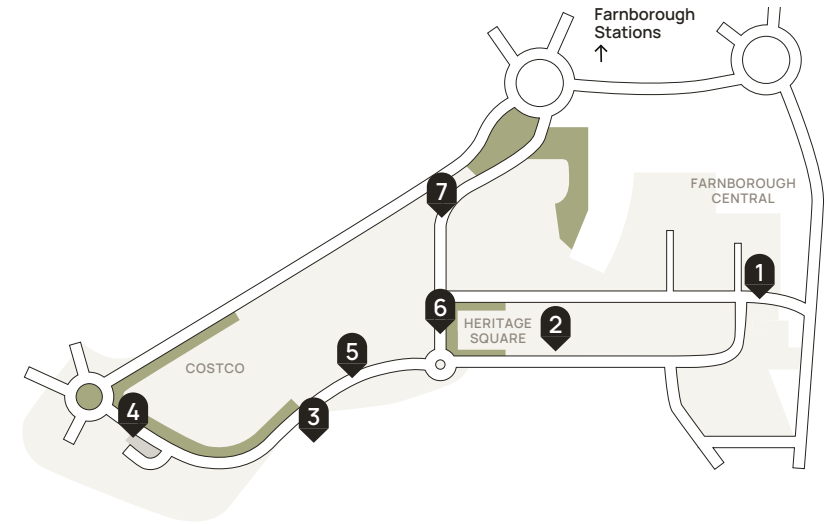

MORNING SHUTTLE BUS SERVICE TIMETABLE RUNNING EVERY 15 MINUTES

Farnborough Business Park Shuttle Buses will enter the park at Bus Stop 1 (North Gate) and pick up at all stops throughout the park with the last stop being Bus Stop 7 (Opposite Village North) to go to the Farnborough Stations.

Farnborough Business Park endeavour to run the shuttle bus on time, however if there are high levels of traffic we cannot guarantee the service will be on schedule. We encourage occupiers to follow the **live bus tracker** via the **pip app**. We continually strive to improve our service across the park and welcome any feedback.

PICK UP POINTS:

FARNBOROUGH STATIONS		PICK UP TIMES												
1	Farnborough North Station	0700	0715	0730	0745	0800	0815	0830	0845	0900	0915	0930	0945	1000
2	Farnborough Main Station	0705	0720	0735	0750	0805	0820	0835	0850	0905	0920	0935	0950	1005

FARNBOROUGH BUSINESS PARK

1	North Gate	0712	0732	0742	0802	0812	0832	0842	0902	0912	0932	0942	1002	1012
2	Fowler Avenue													
3	Opposite Audi (West)													
4	Costa Coffee													
5	Audi (East)													
6	Pinehurst 1 & 2	↓	↓	↓	↓	↓	↓	↓	↓	↓	↓	↓	↓	↓
7	Opposite Village (North)	0721	0841	0751	0811	0821	0841	0851	0911	0921	0941	0951	1011	1021

Please note: Shuttle Bus timetable can be subject to change.